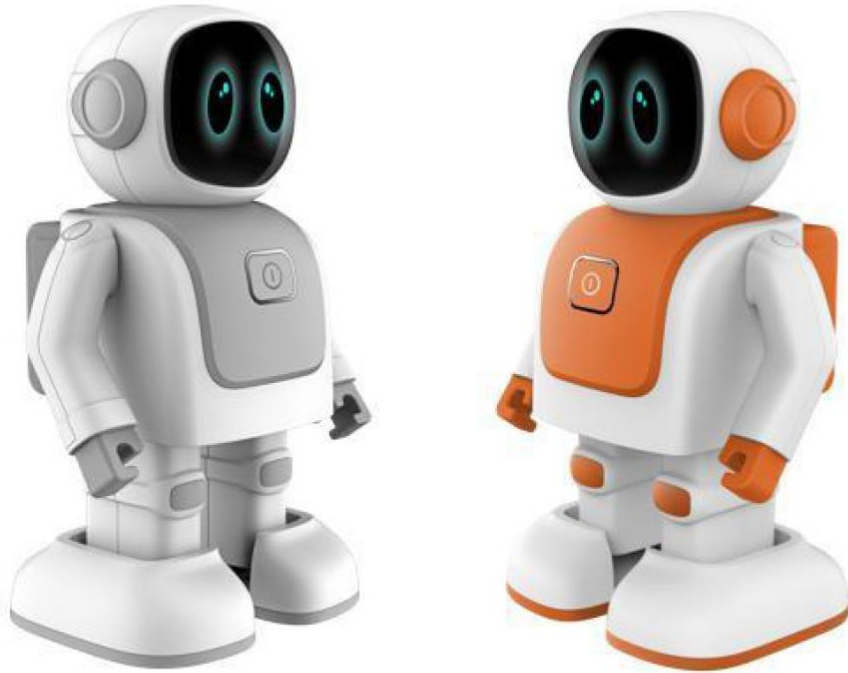

SPECIFICATION

- Speaker:3Ω/5W*1
- Battery:3.7V/1800mAh
- Dimension: 112mm*178mm*84mm
- Charging Type: Type C
- Port: Type C; TF Card Slot
- Working Time: Around 4hs at 70% Volume
- Charging time: 2.5h
- BT Version:4.2
- Bluetooth Distance: 10m
- Color: Grey / Orange