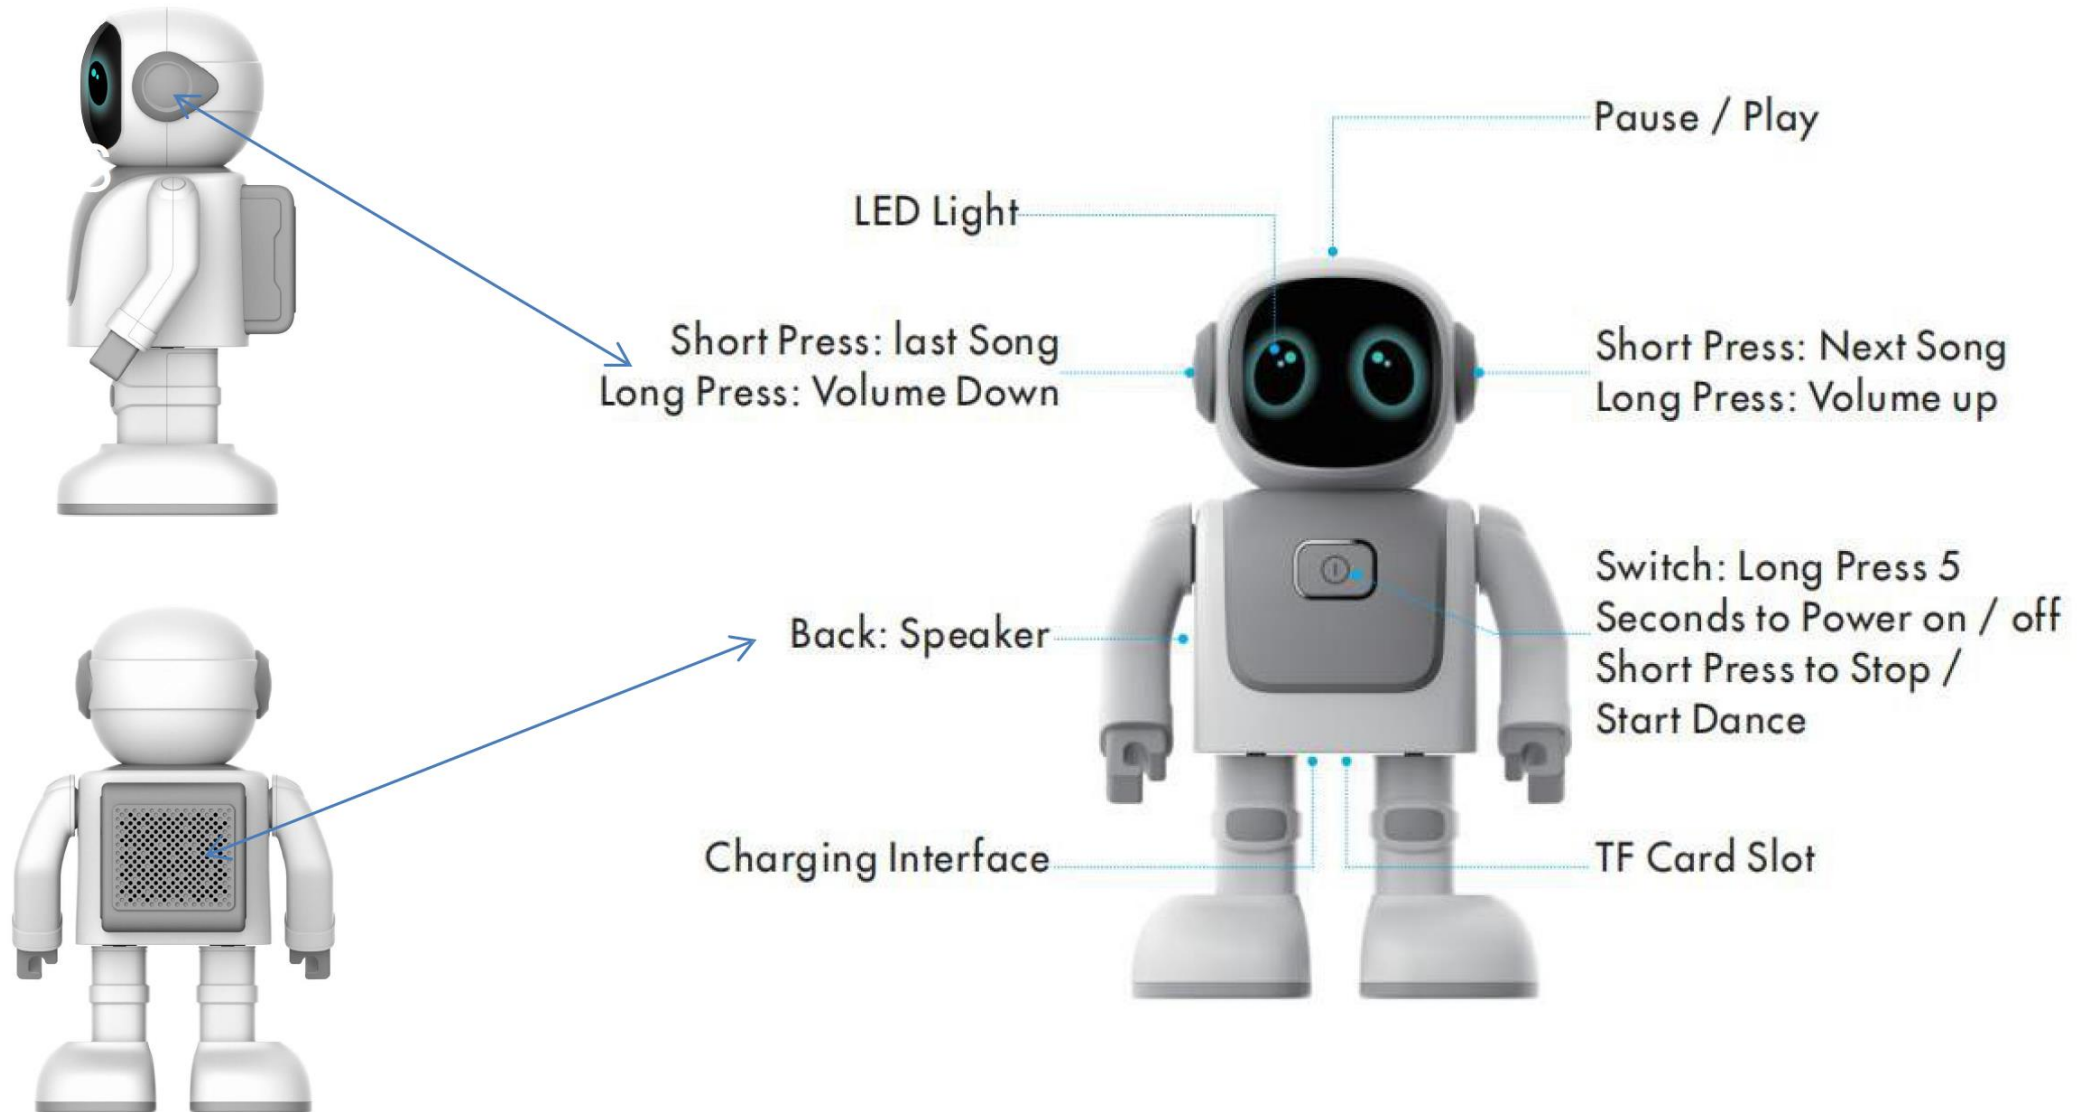

# DESCRIPTIONS

Engineered with an intelligent dancing algorithm, dance to your favorite songs and create an unique dance to the rhythm and tempo of the song.

With App controlled, as a fun toy for kids to remote control and program its actions

# DESCRIPTIONS OF BODY PARTS

## LAYOUT

# SPECIFICATION

- Speaker:3Ω/5W\*1
- Battery:3.7V/1800mAh
- Dimension: 112mm\*178mm\*84mm
- Charging Type: Type C
- Port: Type C; TF Card Slot
- Working Time: Around 4hs at 70% Volume
- Charging time: 2.5h
- BT Version:4.2
- Bluetooth Distance: 10m
- Color: Grey / Orange